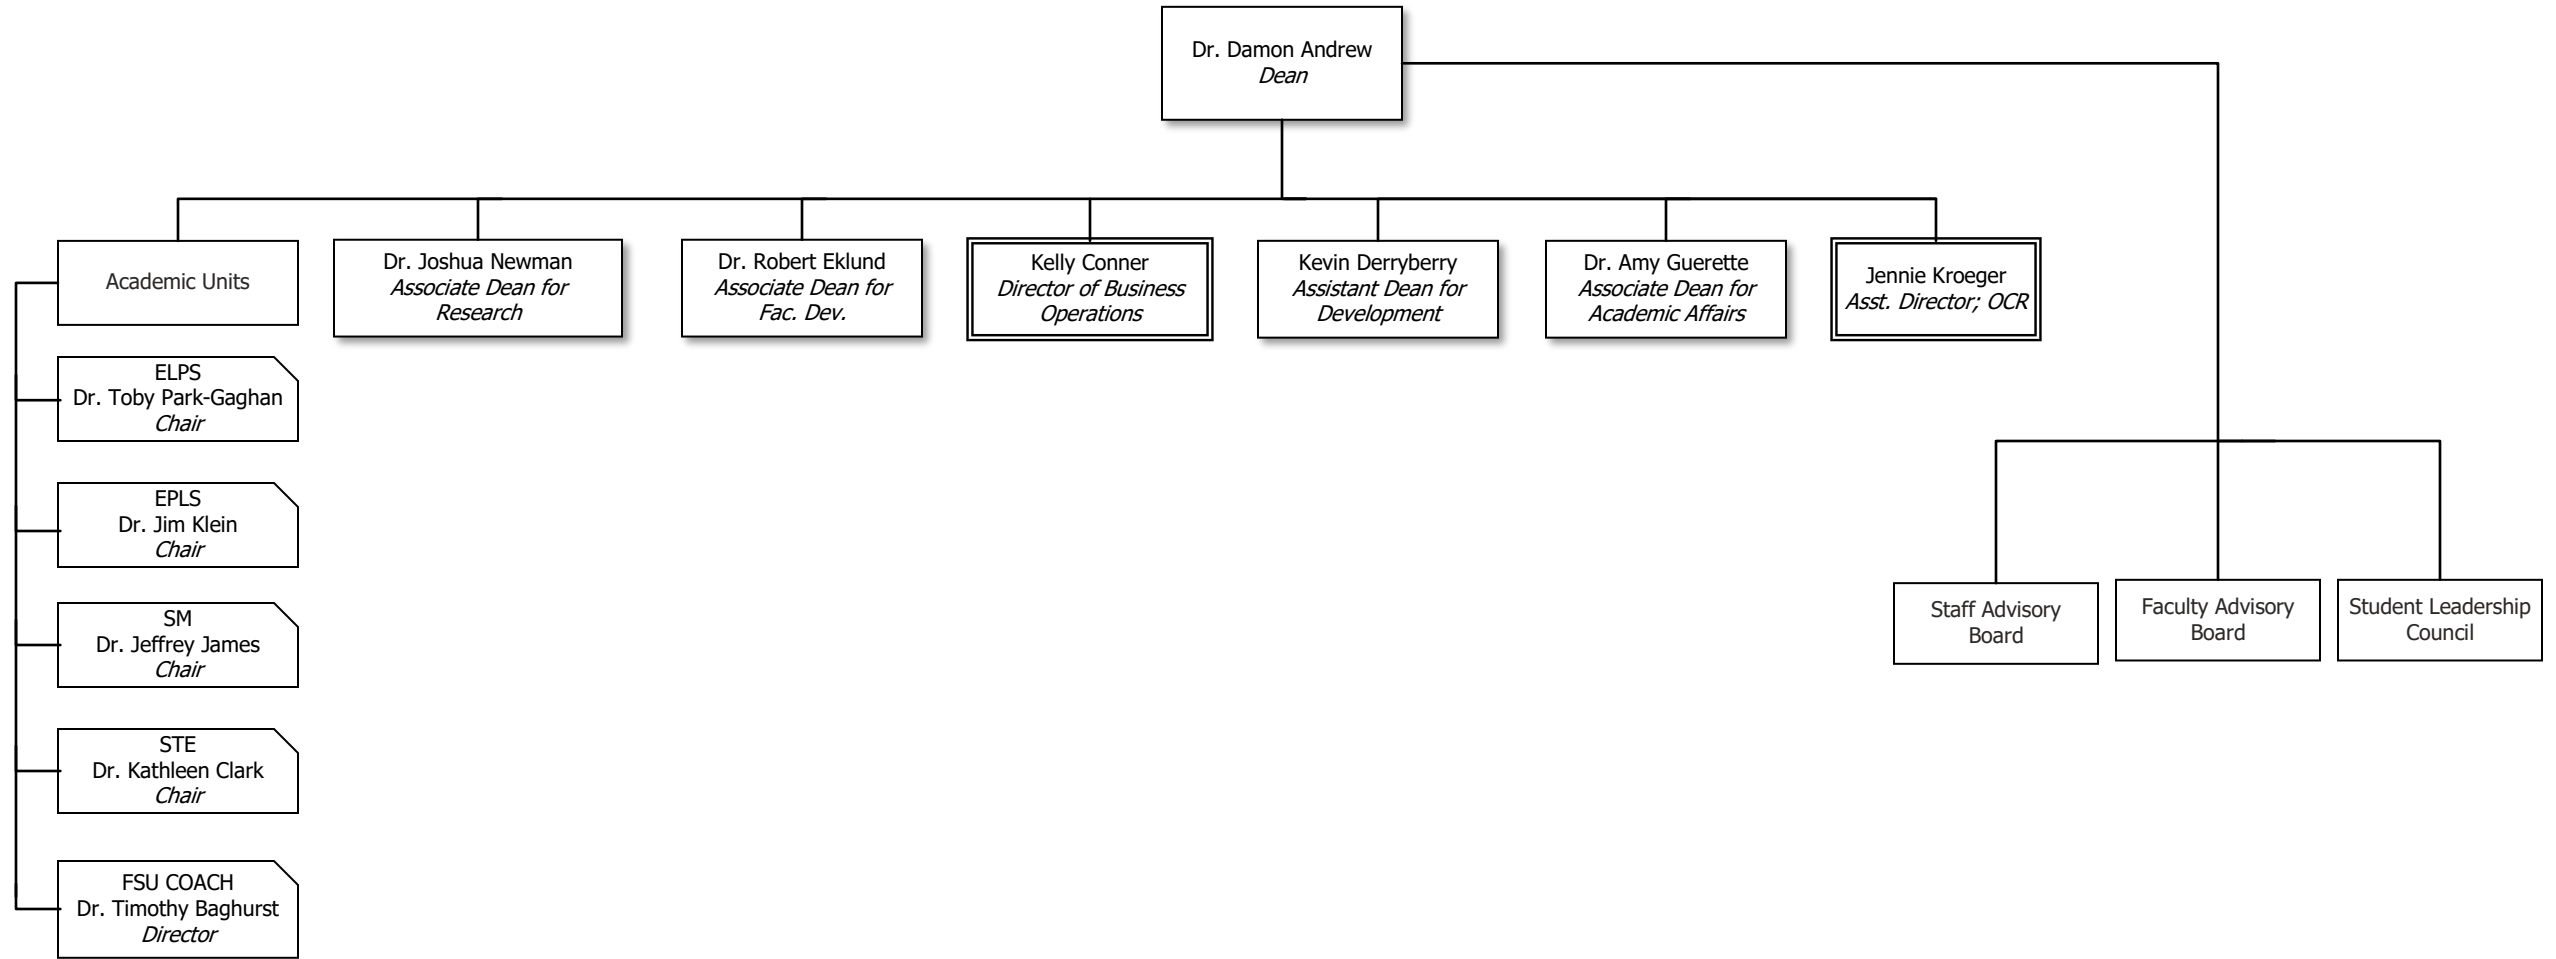

College of Education – Organizational Chart Overview

Legend:
 ELPS: Educational Leadership & Policy Studies
 EPLS: Educational Psychology & Learning Systems
 FSUS: Florida State University Schools
 OIIT: Office of Information & Instructional Technologies
 OCR: Office of Communications & Recruitment
 STE: School of Teacher Education
 SM: Sport Management
 UGS: Undergraduate Studies
 *: Position lines funded and held by other FSU Units

*UGS Employees: Robert Birken; Acad Advisor
 Frank Amidon; Acad Advisor/
 Mapping Coordinator

College of Education – Organizational Chart Overview

Legend:
 ELPS: Educational Leadership & Policy Studies
 EPLS: Educational Psychology & Learning Systems
 FSUS: Florida State University Schools
 OCR: Office of Communications & Recruitment
 STE: School of Teacher Education
 SM: Sport Management