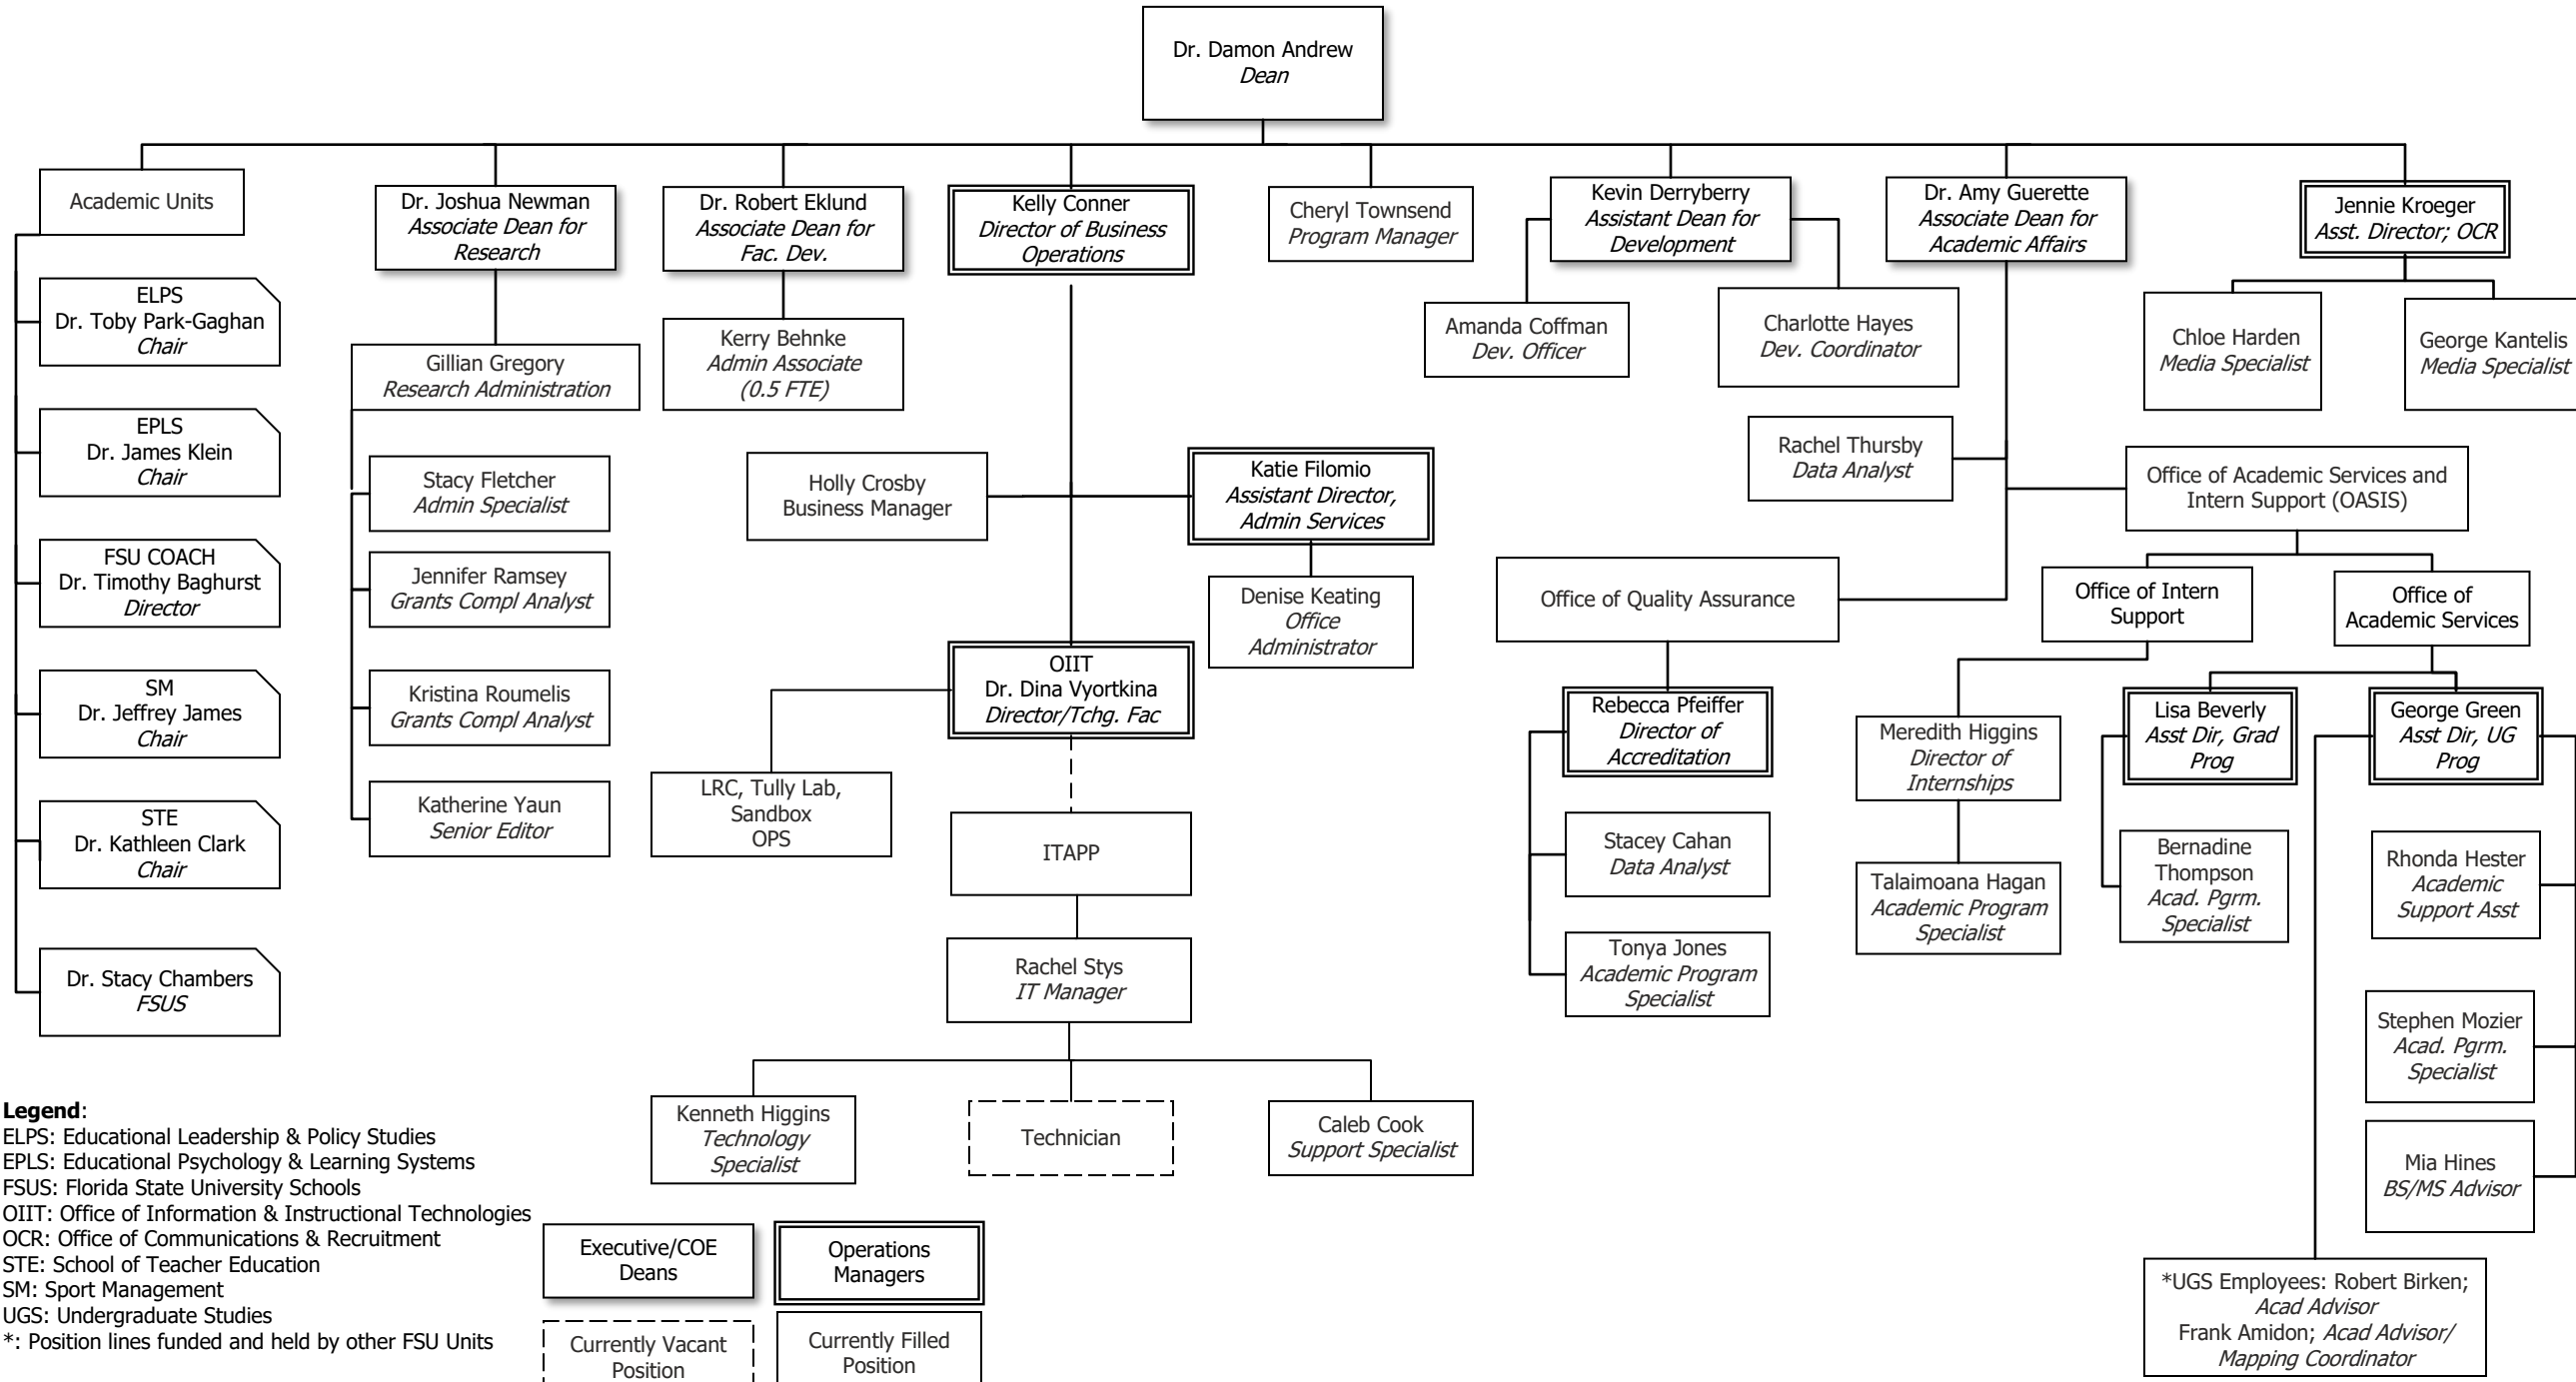

College of Education – Organizational Chart Overview

Legend:
 ELPS: Educational Leadership & Policy Studies
 EPLS: Educational Psychology & Learning Systems
 FSUS: Florida State University Schools
 OIIT: Office of Information & Instructional Technologies
 OCR: Office of Communications & Recruitment
 STE: School of Teacher Education
 SM: Sport Management
 UGS: Undergraduate Studies
 *: Position lines funded and held by other FSU Units

*UGS Employees: Robert Birken; Acad Advisor
 Frank Amidon; Acad Advisor/
 Mapping Coordinator

College of Education – Organizational Chart Overview

Legend:
 ELPS: Educational Leadership & Policy Studies
 EPLS: Educational Psychology & Learning Systems
 FSUS: Florida State University Schools
 OCR: Office of Communications & Recruitment
 STE: School of Teacher Education
 SM: Sport Management